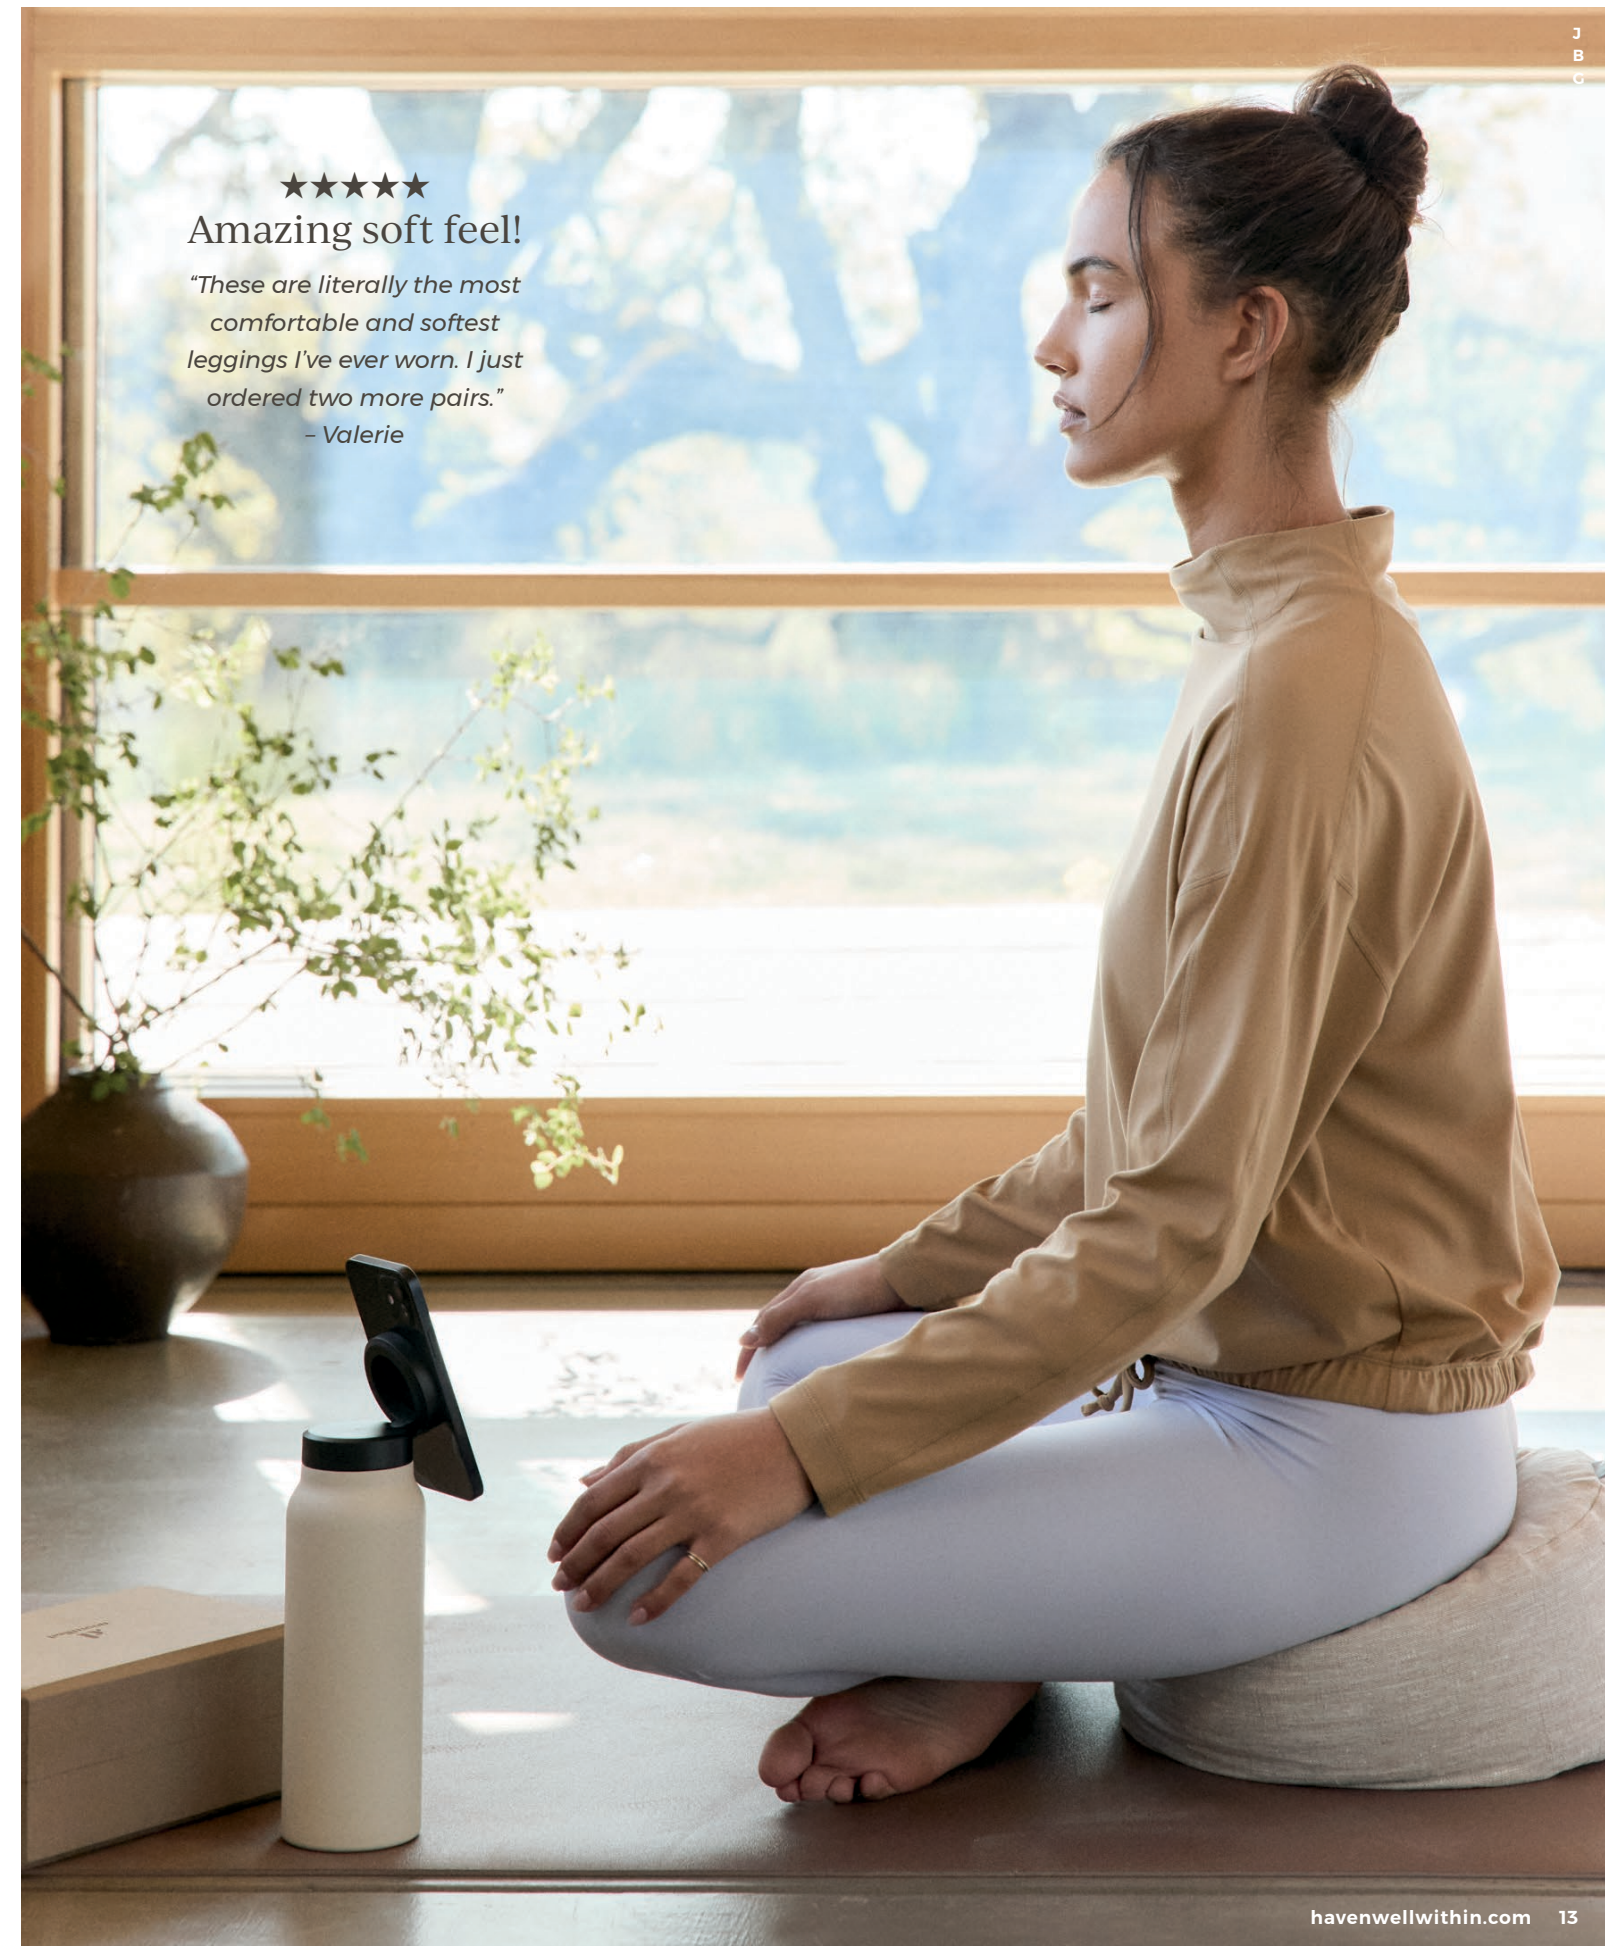

Life in *balance*

Pair our Balance leggings and tops with our thoughtful curation of goods for moving, meditation and home: sculptural weights, cushions and mats, scents for stillness, and a clever water bottle that holds your phone.

★★★★★
Amazing soft feel!

"These are literally the most comfortable and softest leggings I've ever worn. I just ordered two more pairs."
- Valerie

A
B
E

C
D
C

J
B
C

A Balance Racerback Tank in Soft Periwinkle, A12439 $58 **B** Balance Leggings in Soft Periwinkle, B12439 $78 **C** Sherpa Jacket in Ivory, C12439 $158
D Twisted Sweater-Knit Slides in Ivory/Anise, D12439 $148 **E** Obshay Swirl 4 lb Hand Weight in Black Marble, White Marble, E12439 $75 **F** B, halfmoon X HWW B Mat in Cacao, Ocean Green, Charcoal, F12439 $116 **G** RINGO™ Magnetic Ring Water Bottle in Ivory, G12439 $59 **H** Madisen + Green Nebulizing Diffuser Set, H12439 $150
J Balance Funnel-Neck Pullover in Tiger's-Eye, J13439 $88